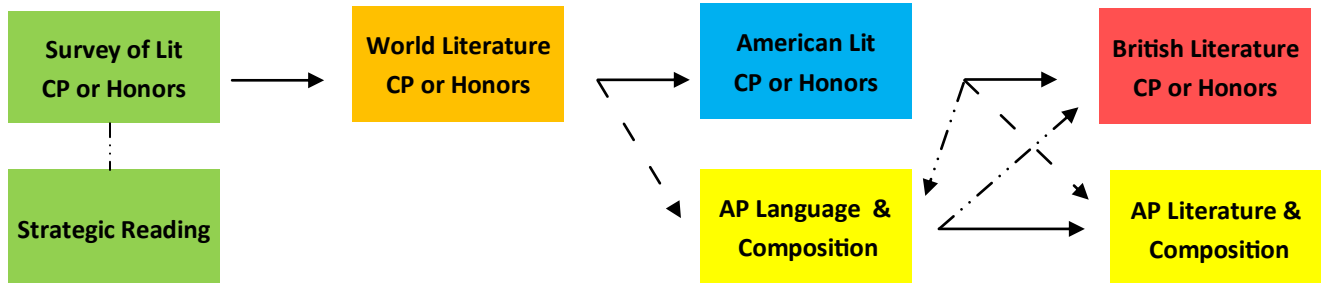

ChiArts Scope & Sequence 2016-2017

Graduation Requirements - 28 Total Recommended/24 Total Minimum

4 Credits—English	4 Credits—Mathematics	4Credits—Social Science
4 Credits—Science	4 Credits—Fine Arts	3 Credits—World Languages*
2 Credits—Physical Education	2 Credits— Electives**	1 Credit—Computer Science

*2 credits must be from the same World Language

**Can be from Integrated Arts or additional credits in World Language or core subject areas

Please note that all course offerings are subject to change based on enrollment numbers.

Honors Course Eligibility: B or better in the previous semester course in that subject area & teacher recommendation.

For science course eligibility, please see the science section.

If you are currently in an honors class and do not maintain a B for the semester, you will not be allowed to request the honors level of that subject for the next year.

English

Math

Science

Pre-Requisites: Teacher recommendation in addition to the following:

Biology Honors: Concurrently enrolled in Int. Math 1 Honors

Chemistry Honors: Concurrently enrolled in Int. Math 2 Honors; B or higher in Int. Math 1 College Prep or C or higher in Int. Math 1 Honors

Physics College Prep: Concurrently enrolled in Int. Math 3

Physics Honors: Concurrently enrolled in Int. Math 3 Honors; B or higher in Int. Math 2 College Prep or C or higher in Int. Math 2 Honors

Earth & Space Science College Prep or Honors: Successful completion of Chemistry

AP Bio: Concurrently enrolled in Int. Math 3 Honors; B or higher in Int. Math 2 College Prep or C or higher in Int. Math 2 Honors

AP Physics: Concurrently enrolled in Pre-Calc Honors; B or higher in Int. Math 3 College Prep or C or higher in Int. Math 3 Honors.