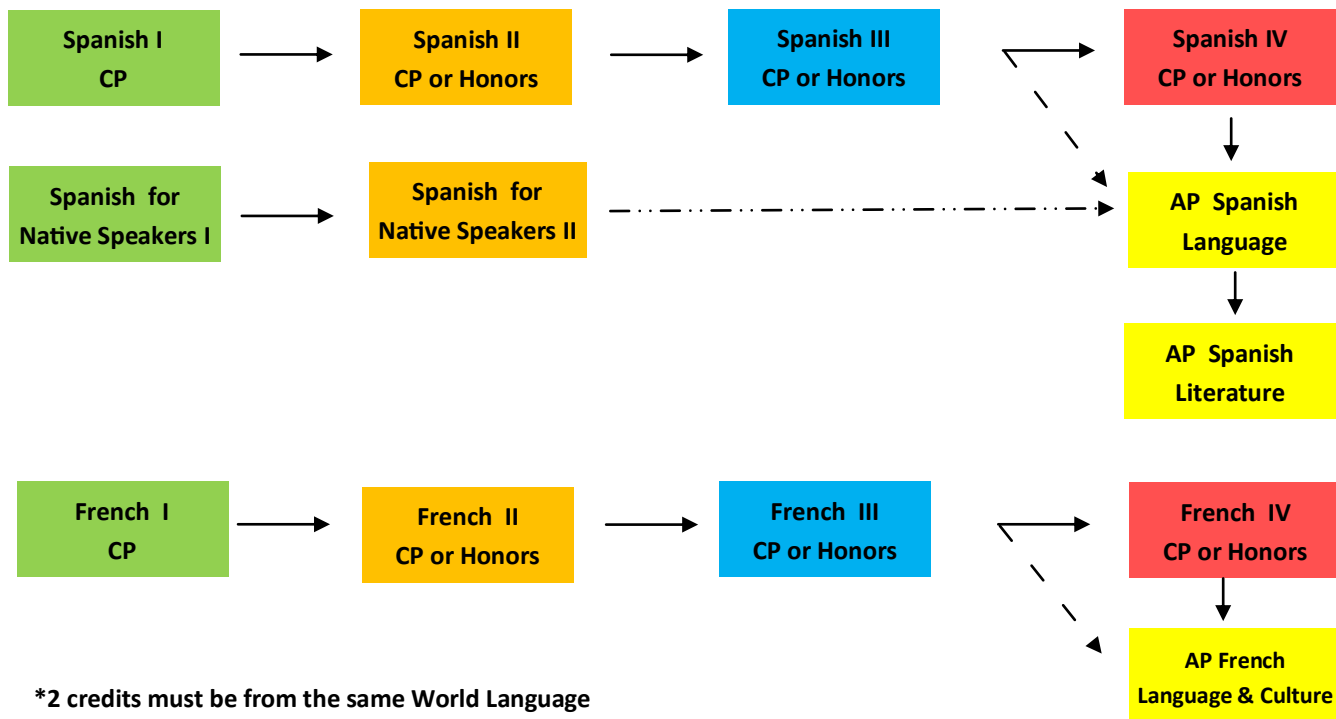

World Language