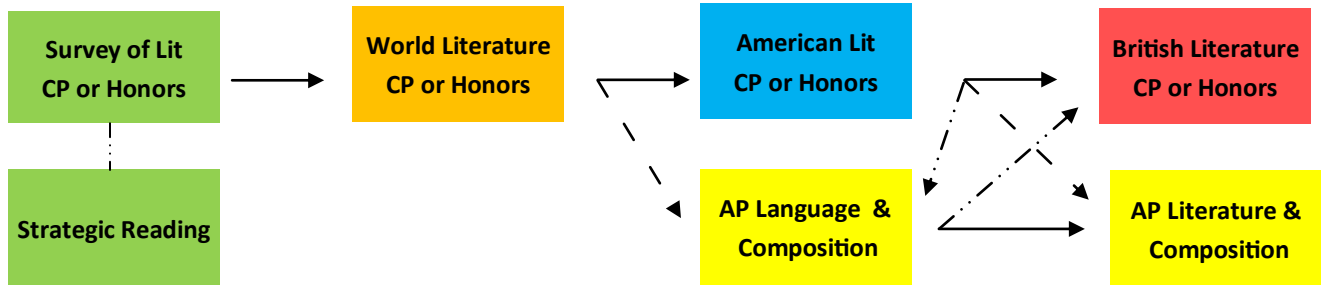

ChiArts Scope & Sequence 2017-2018

Graduation Requirements - 28 Total Recommended/24 Total Minimum

4 Credits—English	4 Credits—Mathematics	4Credits—Social Science
4 Credits—Science	4 Credits—Fine Arts	3 Credits—World Languages*
2 Credits—Physical Education	2 Credits— Electives**	1 Credit—Computer Science

*2 credits must be from the same World Language

**Can be from Integrated Arts or additional credits in World Language or core subject areas

Please note that all course offerings are subject to change based on enrollment numbers.

Honors Course Eligibility: B or better in the previous semester course in that subject area & teacher recommendation.

For science course eligibility, please see the science section.

If you are currently in an honors class and do not maintain a B for the semester, you will not be allowed to request the honors level of that subject for the next year.

English

Math

Science

Pre-Requisites: Teacher recommendation in addition to the following:

Biology Honors: Concurrently enrolled in Int. Math 1 Honors

Chemistry Honors: Concurrently enrolled in Int. Math 2 Honors; B or higher in Int. Math 1 College Prep or C or higher in Int. Math 1 Honors

Physics College Prep: Concurrently enrolled in Int. Math 3

Physics Honors: Concurrently enrolled in Int. Math 3 Honors; B or higher in Int. Math 2 College Prep or C or higher in Int. Math 2 Honors

Earth & Space Science College Prep or Honors: Successful completion of Chemistry

AP Bio: Concurrently enrolled in Int. Math 3 Honors; B or higher in Int. Math 2 College Prep or C or higher in Int. Math 2 Honors

AP Physics: Concurrently enrolled in Pre-Calc Honors; B or higher in Int. Math 3 College Prep or C or higher in Int. Math 3 Honors.