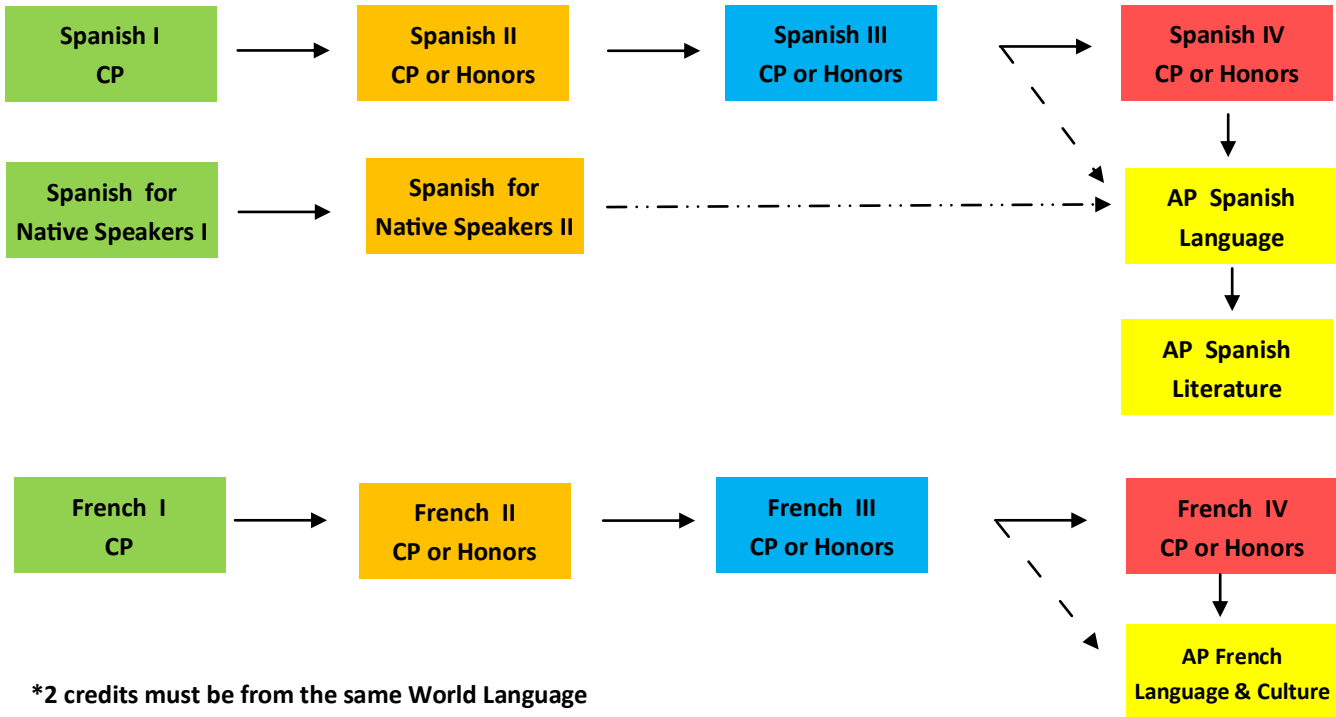

World Language